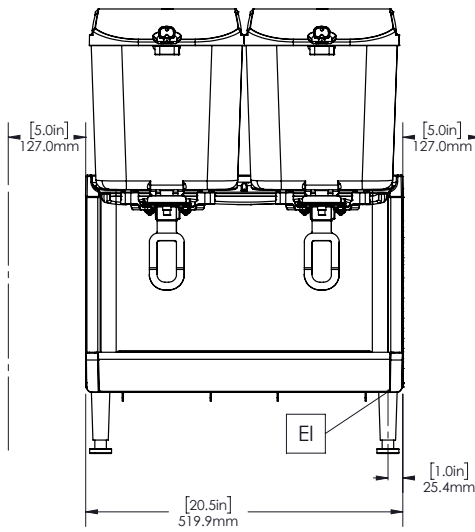

Simplicity Bubblers

Chilled Beverage Dispensers 2x18 L, agitator model with locking lid

Front