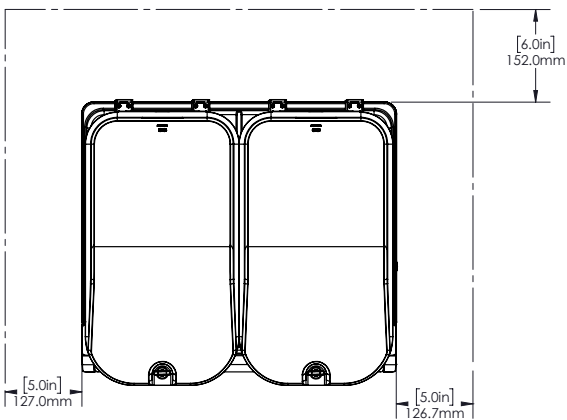

### Chilled Beverage Dispensers 2x18 L, agitator model with locking lid

Front

Side

Top

#### Key Information:

External dimensions, Width:	521 mm
External dimensions, Depth:	451 mm
External dimensions, Height:	729 mm
Net weight:	32 kg
Shipping weight:	35 kg
Shipping height:	528 mm
Shipping width:	483 mm
Shipping depth:	630 mm