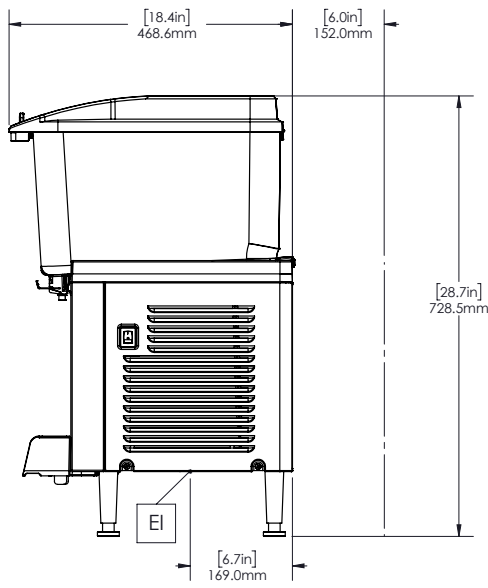

### Construction

- Pre-mix dispenser with stainless steel base and clear plastic bowls.
- Fewer removable parts to simplify cleaning and reduce maintenance.
- Temperature range from 1.7 - 5° C.
- Compact size of 52 cm wide saves valuable counter space.
- The air intakes from the bottom and exhaust to back.
- Locking lid for added safety against tampering.
- Refrigerant type: R290.

### Chilled Beverage Dispensers 2x18 L, agitator model with locking lid

Front

Side

Top

#### Key Information:

External dimensions, Width:	521 mm
External dimensions, Depth:	451 mm
External dimensions, Height:	729 mm
Net weight:	32 kg
Shipping weight:	35 kg
Shipping height:	528 mm
Shipping width:	483 mm
Shipping depth:	630 mm